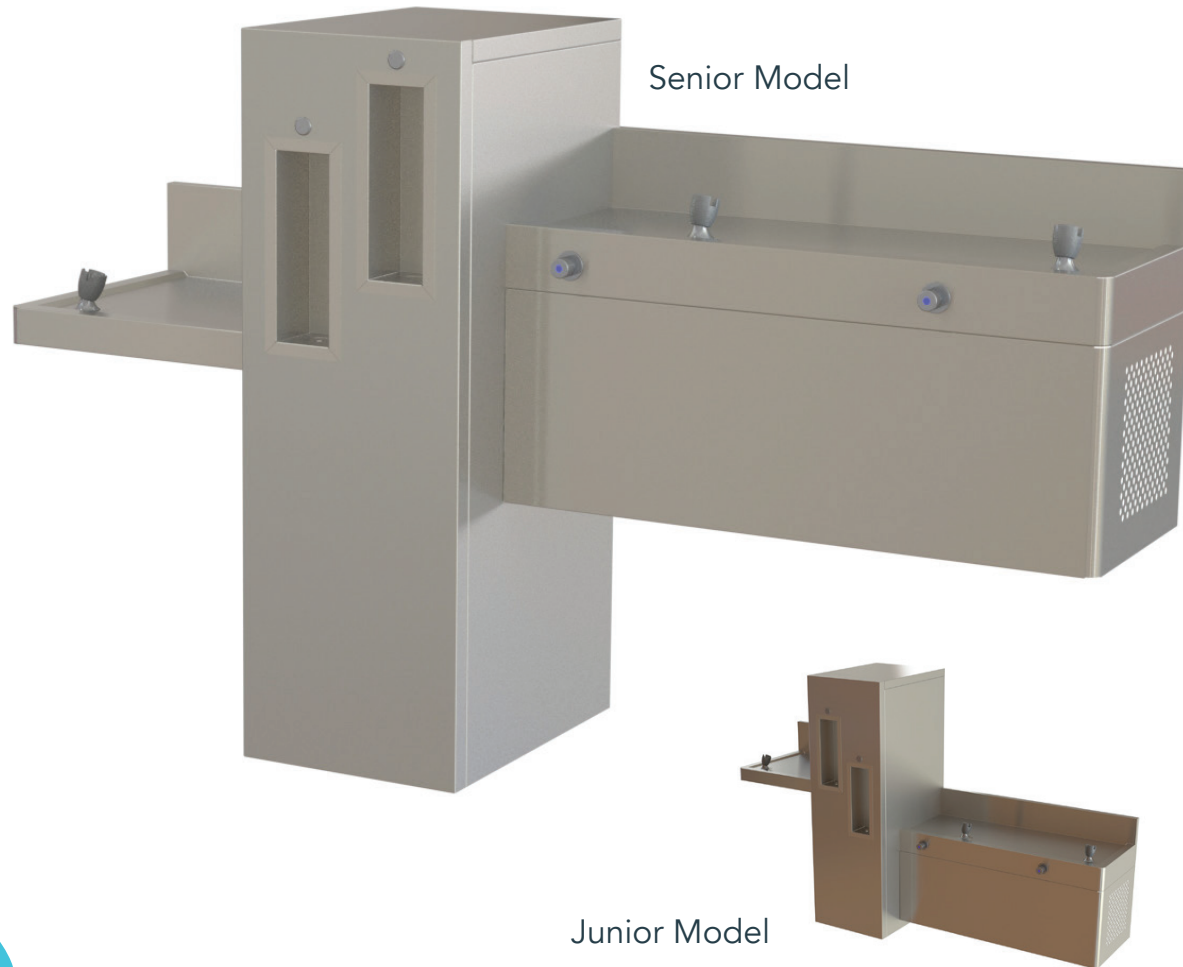

# Introducing Our New Multi-Level Drinking Unit

**SIMCRAFT**

## Unique multi-level design to suit Junior and Senior School children

- ✓ Easy Installation
- ✓ Pre-Plumbed with Lead-Free tapware
- ✓ Robust Stainless-Steel encased bottle-fillers with Piezo activation
- ✓ Concealed Refrigeration unit
- ✓ Free 6-month Service included in Perth Metro Areas
- ✓ Locally Manufactured